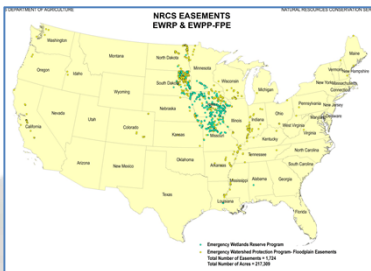

## Emergency Watershed Protection Program – Floodplain Easements

Protect life and property by restoring wetlands